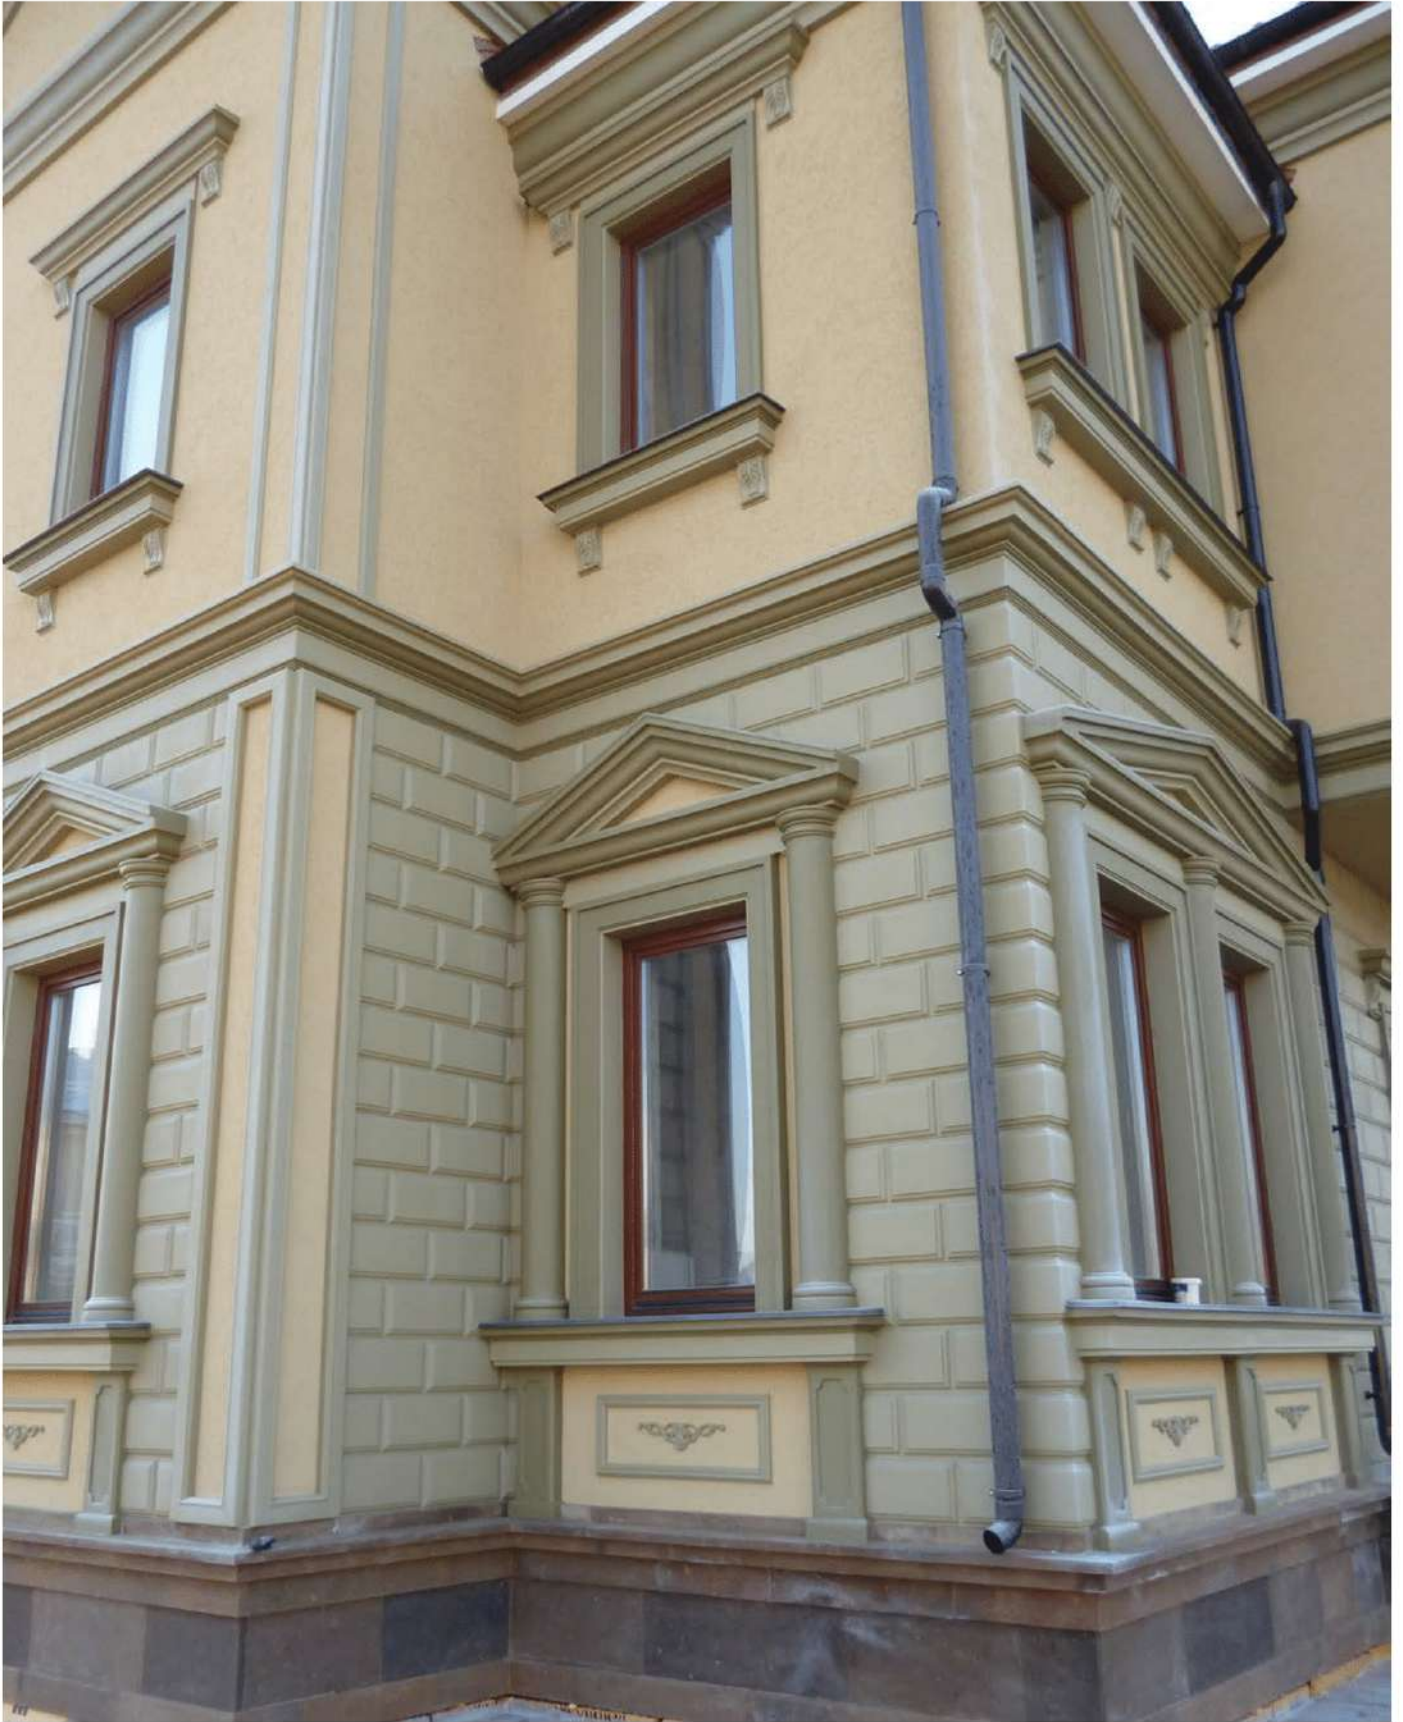

+7 (925) 449-58-65 +7 (495) 006-19-98

термопанели.москва